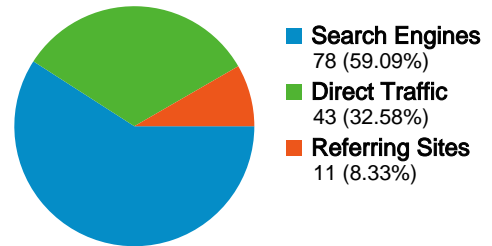

Top Traffic Sources

Sources	Visits	% visits
google (organic)	65	49.24%
(direct) ((none))	43	32.58%
yahoo (organic)	9	6.82%
pendle.net (referral)	4	3.03%
live (organic)	2	1.52%

Keywords	Visits	% visits
st annes fence	11	14.10%
st annes church fence	6	7.69%
st anne's pcc	5	6.41%
the church in pendle	4	5.13%
st anne's church fence	3	3.85%