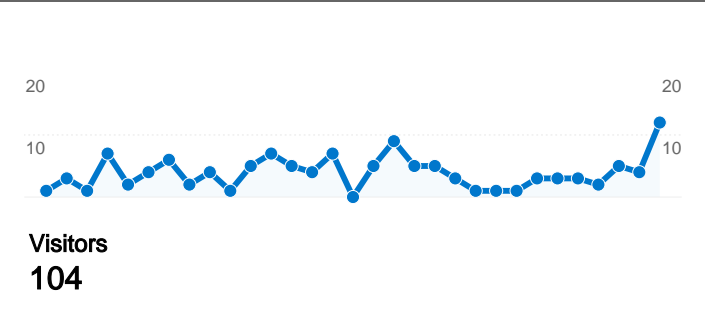

Site Usage

132 Visits

39.39% Bounce Rate

811 Pageviews

00:04:19 Avg. Time on Site

6.14 Pages/Visit

78.79% % New Visits

Visitors Overview

104 people visited this site

132 Visits

104 Absolute Unique Visitors

811 Pageviews

6.14 Average Pageviews

00:04:19 Time on Site

39.39% Bounce Rate

78.79% New Visits

Site Usage

Country/Territory	Visits	Pages/Visit	Avg. Time on Site	% New Visits	Bounce Rate
United Kingdom	97	6.96	00:05:32	74.23%	31.96%
United States	18	5.11	00:00:49	100.00%	61.11%
India	7	2.86	00:00:51	57.14%	42.86%
Turkey	2	1.00	00:00:00	100.00%	100.00%
Canada	2	4.50	00:05:38	100.00%	0.00%
Japan	1	8.00	00:00:46	100.00%	0.00%
France	1	1.00	00:00:00	100.00%	100.00%
Germany	1	1.00	00:00:00	100.00%	100.00%
Czech Republic	1	1.00	00:00:00	100.00%	100.00%
Australia	1	1.00	00:00:00	100.00%	100.00%

Pages on this site were viewed a total of 811 times

 **811** Pageviews

 **505** Unique Views

 **39.39%** Bounce Rate

Top Content

Pages	Pageviews	% Pageviews
/	265	32.68%
/index.php?option=com_sectionex&view=category&id=4&Itemid=	60	7.40%
/index.php?option=com_contact&view=contact&id=1&Itemid=54	47	5.80%
/index.php?option=com_weblinks&view=category&id=2:local-	26	3.21%
/index.php?option=com_content&view=article&id=58&Itemid=65	23	2.84%