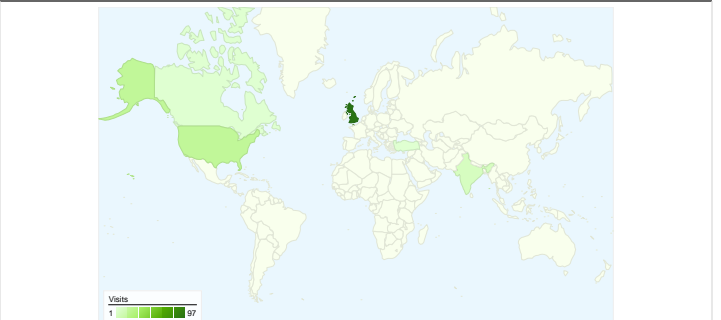

Site Usage

132 Visits

39.39% Bounce Rate

811 Pageviews

00:04:19 Avg. Time on Site

6.14 Pages/Visit

78.79% % New Visits

Visitors Overview

Map Overlay world

Traffic Sources Overview

Content Overview

Pages	Pageviews	% Pageviews
/	265	32.68%
/index.php?option=com_section	60	7.40%
/index.php?option=com_contact	47	5.80%
/index.php?option=com_weblin	26	3.21%
/index.php?option=com_conten	23	2.84%

104 people visited this site

132 Visits

104 Absolute Unique Visitors

811 Pageviews

6.14 Average Pageviews

00:04:19 Time on Site

39.39% Bounce Rate

78.79% New Visits

Site Usage

Country/Territory	Visits	Pages/Visit	Avg. Time on Site	% New Visits	Bounce Rate
United Kingdom	97	6.96	00:05:32	74.23%	31.96%
United States	18	5.11	00:00:49	100.00%	61.11%
India	7	2.86	00:00:51	57.14%	42.86%
Turkey	2	1.00	00:00:00	100.00%	100.00%
Canada	2	4.50	00:05:38	100.00%	0.00%
Japan	1	8.00	00:00:46	100.00%	0.00%
France	1	1.00	00:00:00	100.00%	100.00%
Germany	1	1.00	00:00:00	100.00%	100.00%
Czech Republic	1	1.00	00:00:00	100.00%	100.00%
Australia	1	1.00	00:00:00	100.00%	100.00%