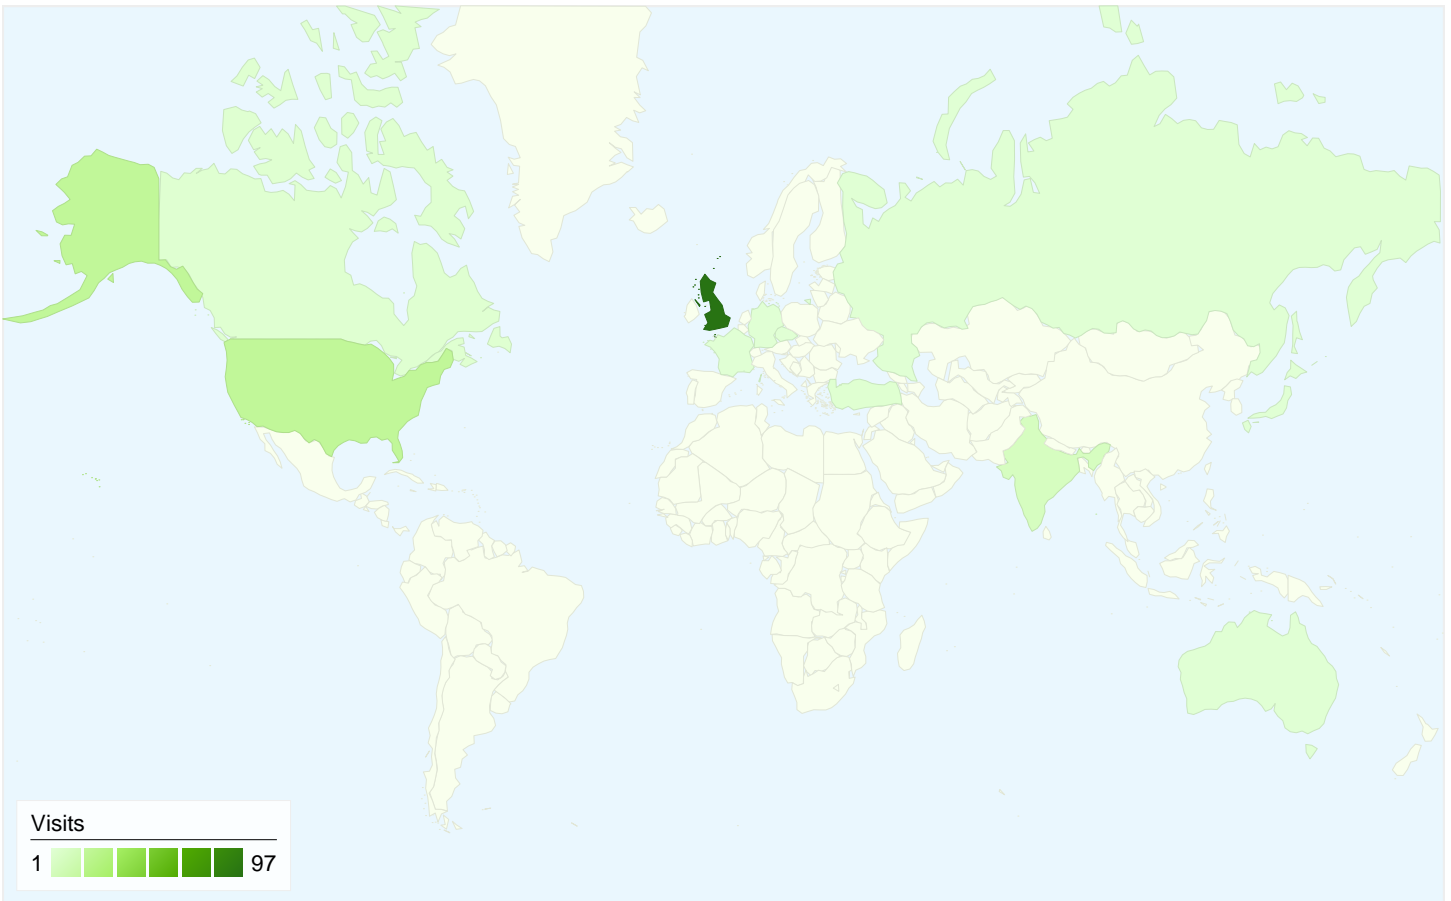

132 visits came from 11 countries/territories

Site Usage

Country/Territory	Visits	Pages/Visit	Avg. Time on Site	% New Visits	Bounce Rate
United Kingdom	97	6.96	00:05:32	74.23%	31.96%
United States	18	5.11	00:00:49	100.00%	61.11%
India	7	2.86	00:00:51	57.14%	42.86%
Turkey	2	1.00	00:00:00	100.00%	100.00%
Canada	2	4.50	00:05:38	100.00%	0.00%
Japan	1	8.00	00:00:46	100.00%	0.00%
France	1	1.00	00:00:00	100.00%	100.00%
Germany	1	1.00	00:00:00	100.00%	100.00%
Czech Republic	1	1.00	00:00:00	100.00%	100.00%
Australia	1	1.00	00:00:00	100.00%	100.00%