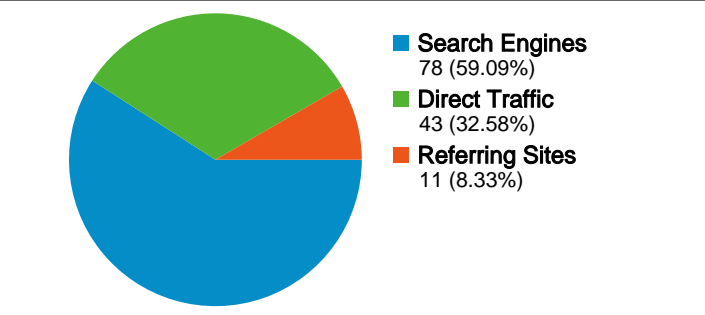

Traffic Sources Overview

Content Overview

Pages	Pageviews	% Pageviews
/	265	32.68%
/index.php?option=com_section	60	7.40%
/index.php?option=com_contact	47	5.80%
/index.php?option=com_weblin	26	3.21%
/index.php?option=com_conten	23	2.84%